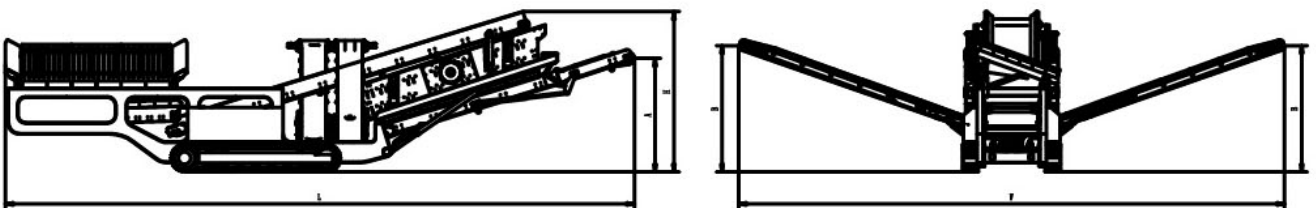

上海山美重型矿山机械有限公司是中国领先的破碎筛分设备制造商，是德国哈兹马克公司在中国的合资公司。我们能够给客户id提供全系列破碎筛分设备和完整解决方案，产品包括圆锥破碎机、颚式破碎机、反击式破碎机、立式冲击破碎机（制砂机）、振动筛、细砂回收系统、轮式移动破碎站和履带移动式破碎筛分站。我们的目标是为全球客户提供值得信赖的产品和服务，为客户创造价值。

Shanghai Sanme Mining Machinery Co.,Ltd is a leading manufacturer of crushing and screening equipments in China, a joint venture with HAZEMAG Germany. We can offer full range of crushing and screening equipment, including cone crusher, jaw crusher, impacter, VSI (Sand Maker), screen, fine sand collecting system, portable crushing plant and mobile crushing and screening plants, but also provide total solutions. Our aim is to provide reliable products and services for global customers and create values for our customers.

欧星 MP-S 系列履带移动式筛分站 MP-S Series Mobile Screening Plants

欧星 MP-S 系列履带移动式筛分站采用德国技术设计和制造，达到了国际先进水平，在设计中广泛采用了世界上最先进的移动破碎筛分技术，能够完全满足客户的移动筛分要求，改变您的盈利模式。

Designed and manufactured with German technology, MP-S Series Mobile Screen Plants have reached the world advanced level. The plant adopts first level mobile crushing and screening technique, which fully meets the customers' requirement of high mobility, high screening efficiency and optimizes your business mode.

欧星 MP-S 系列履带移动式筛分站可以应用于： MP-S Series Mobile Screening Plants are applicable for:

- 矿物和硬岩筛分
- 砂石骨料生产
- 建筑垃圾处理
- Minerals and Hard Rock Crushing
- Aggregates Processing
- Construction Waste Recycling